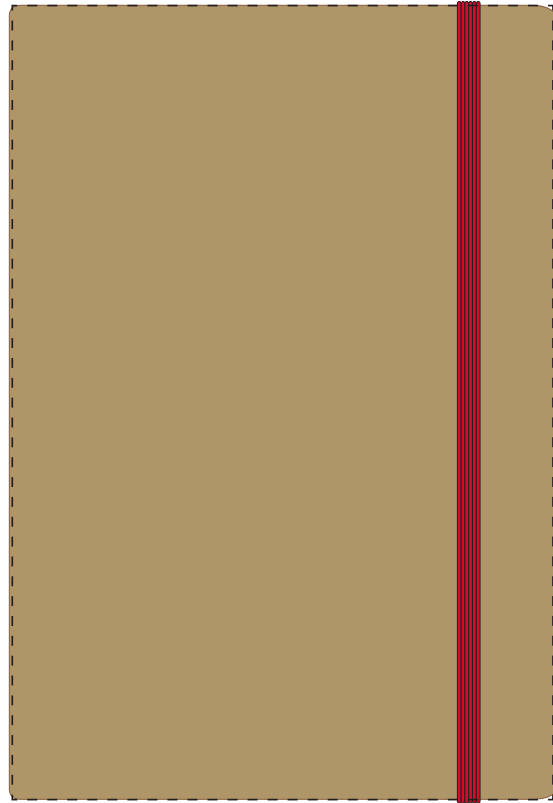

Your Ref:	Quantity:	Product Code: QS0545
Our Ref:	Version: 1	Product Colour: RED

**PRINTING CONCERNS: SMALL DETAILS WILL FILL****PRODUCT INFO: DUE TO THE NATURE OF THE PRODUCT THE PRINT POSITION MAY VARY BY 2 - 3 MM**

We stock this item in the following colours

**PANTONE REFERENCE(S)**

Full colour edge to edge printing

ARTWORK SCALE 50%

- CENTRED TO PRINT AREA
- CENTRED TO NOTEBOOK

Product Image for visualisation  
- colours may vary

**The dashed line is to demonstrate print area and will not appear on your printed item****PLEASE NOTE:**

- All colours including print and product are for visual purposes only and should not be regarded as the actual colour of the product and print.
- Some products may vary from batch to batch and may differ from previous orders.
- The colour and texture of a product can also have an effect on the final print colour.
- By approving this order we accept that you understand these terms.